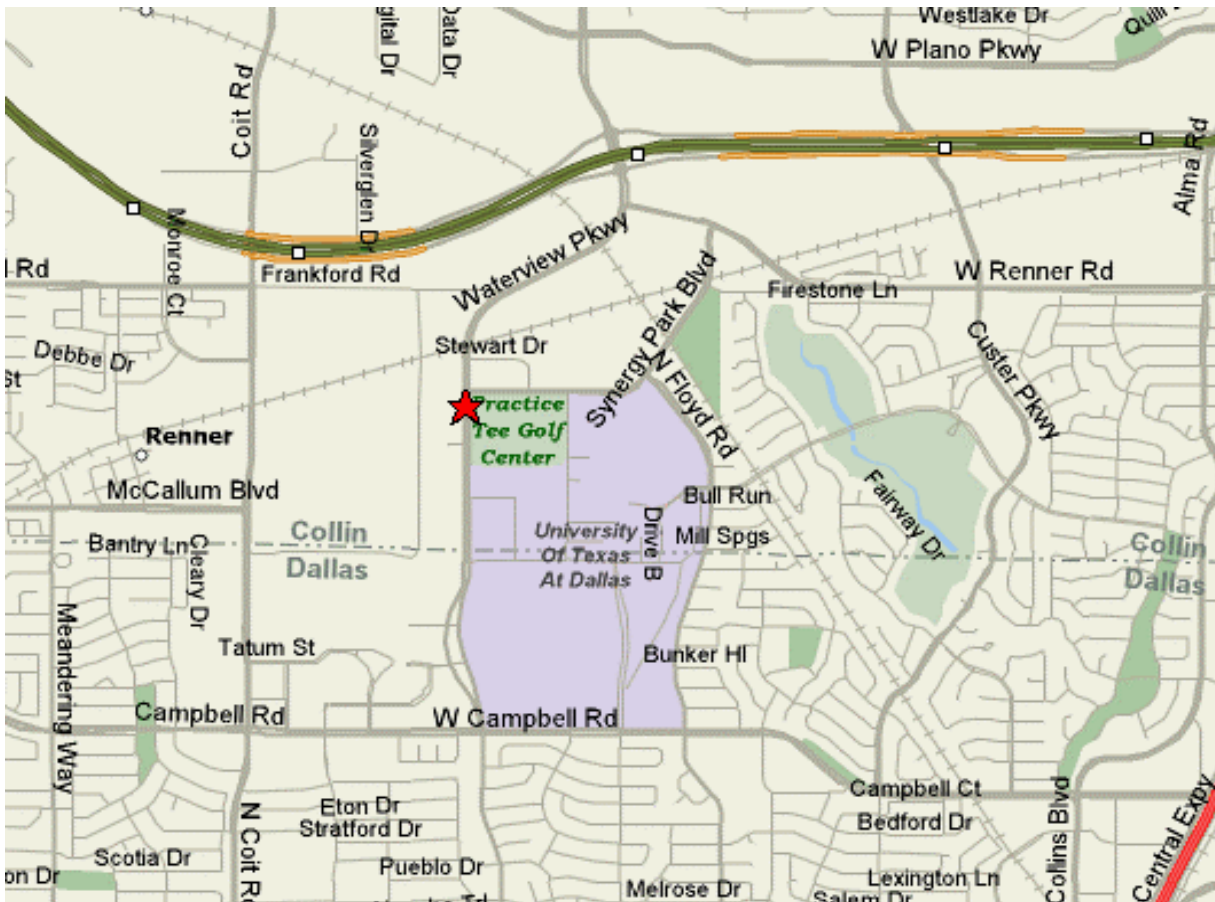

AHE/N. TX RCIC Offices
17919 Waterview Parkway, Dallas, TX 75218 – Suite 1.50

From US 75/Central Expressway:

1. Exit 75 at Campbell Road and go west.
2. Watch for UT-Dallas campus on right after ~ 2 miles and get into right lane.
3. Waterview Pkwy is the first traffic light past the UT-D main entrance ~1/2 mile.
4. At the light turn right (north) onto Waterview Pkwy.
5. Go north past UTD student housing until you see a golf driving range on the right.
6. The building across Waterview from the driving range is 17919.
7. Make a “U” turn at first median cut and immediate right into parking lot.
8. Park on **north** side of the building in spaces marked “AHE”.
9. Enter the north entrance and look left to door with “AHE/RCIC” sign.
10. Ring doorbell for entrance.

From President Bush Tollway (Hwy 190):

1. Exit at Coit Road and proceed south 1 block on Coit to Frankford Road.
2. Turn left (east) on Frankford and proceed until “T’s” into Waterview Pkwy.
3. Turn right (south) on Waterview for ~0.5 mi. and watch for 17919 on “tombstone” sign.
4. Go to Step 8 above

From Intersection of Coit and Campbell Roads:

5. Go east on Campbell in left lane to Waterview Pkwy.
1. Turn left on northbound Waterview for ~0.8 mi.
2. Go to Step 5 above

Please place on dash in full view!